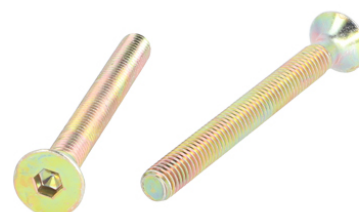

PRODUCT SHEET

Description:

Insex Screw, M6x60mm, Steel-Yellow Zinc Pl, No Point

Item number:

12.04.068-9

Units	Box	Carton	HS Code	Barcode
Pcs.	1	1500	7318155898	
				5704866457408

dk	d	l	b.	s
12	M6	60	50	4

SISO A/S