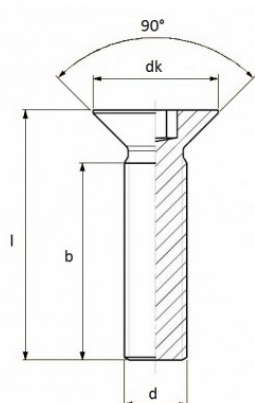

PRODUCT SHEET

Description:

Insex Screw, M6x60mm, Steel-Yellow Zinc Pl, No Point

Item number:

12.04.068-9

Units	Box	Carton	HS Code	Barcode
Pcs.	1	1500	7318155898	
				5704866457408

dk	d	l	b.	s
12	M6	60	50	4

SISO A/S